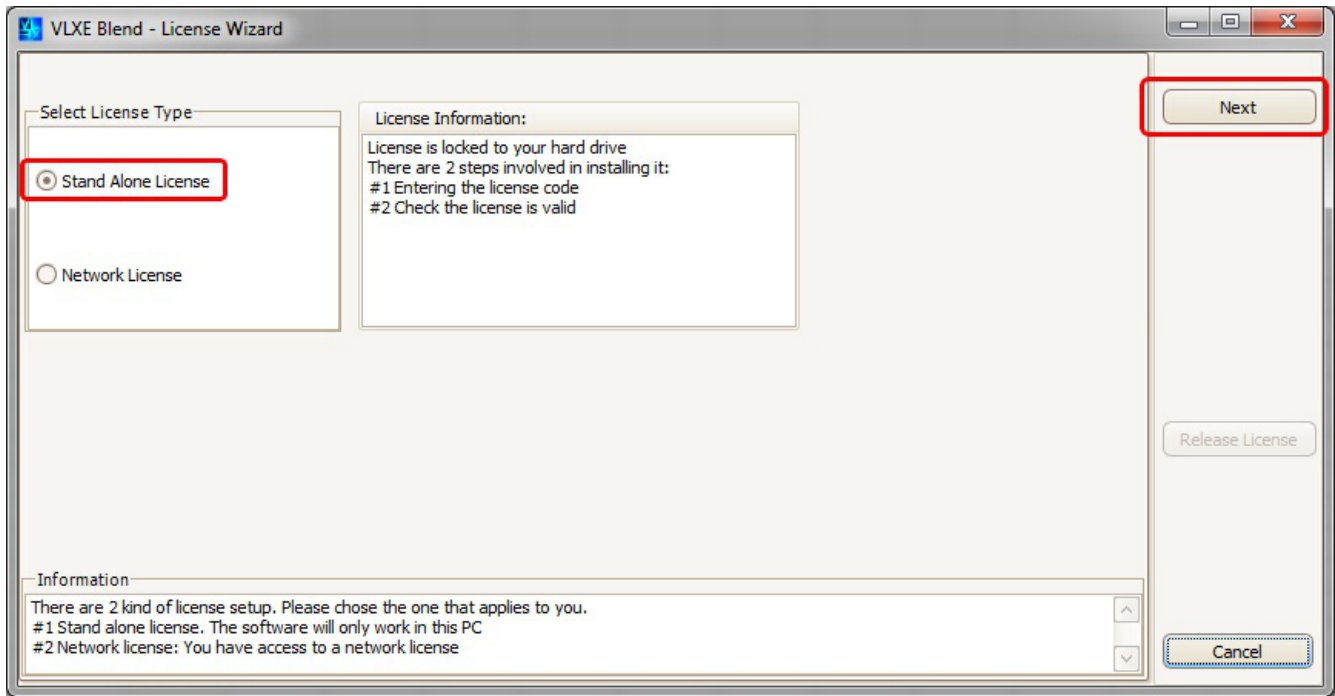

Step 2

In the first page of the wizard select "Stand Alone License" and then select "Next".