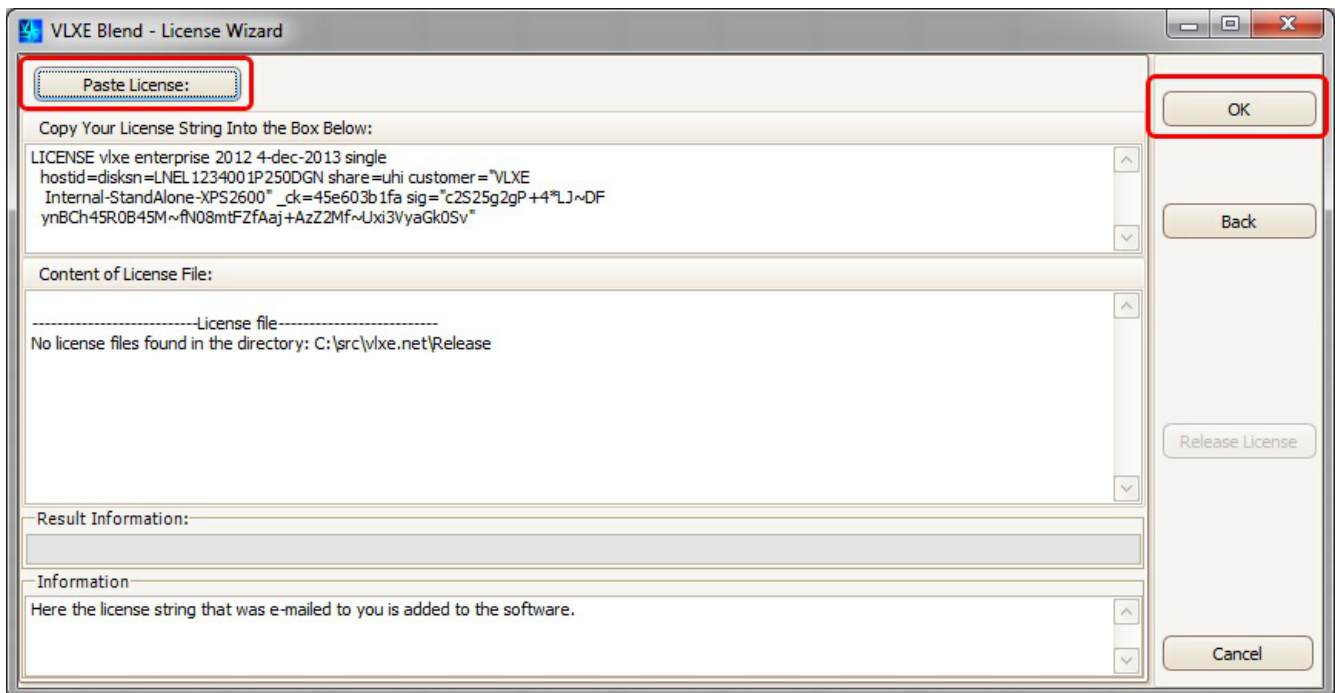

Step 3

Paste in the license string received from VLXE, then select "OK".