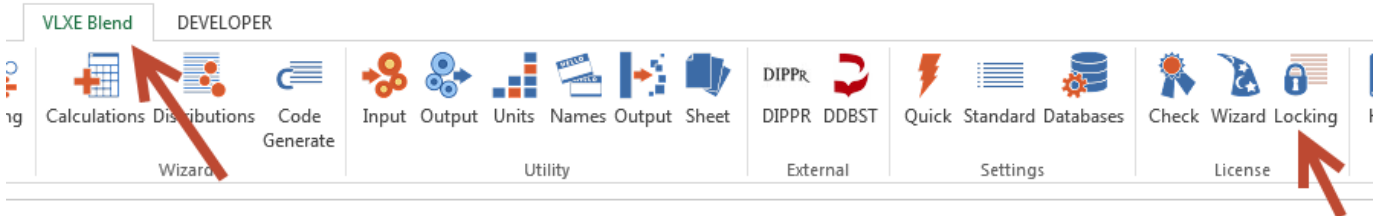

A Step-by-Step Guide to:

Install a VLXE Blend Standalone License

Table of Contents:

Page:	Content:	Page:	Content:
2	Introduction	3	Installing the license: steps 1 to 4
3	Generate locking code	6	How to get support?

Introduction

VLXE Blend uses license software from Reprise Software. For a standalone license it works by locking the VLXE Blend license to your hard drive. Before a license can be issued, the locking code has to be sent to VLXE.

The steps to be taken are described in the following pages.

Generate locking code

Before a license can be issued for a VLXE product, the locking code of the PC, where the software will be run, is needed. This is done by opening Excel and selecting the menu: VLXE Blend\License\Locking Code: