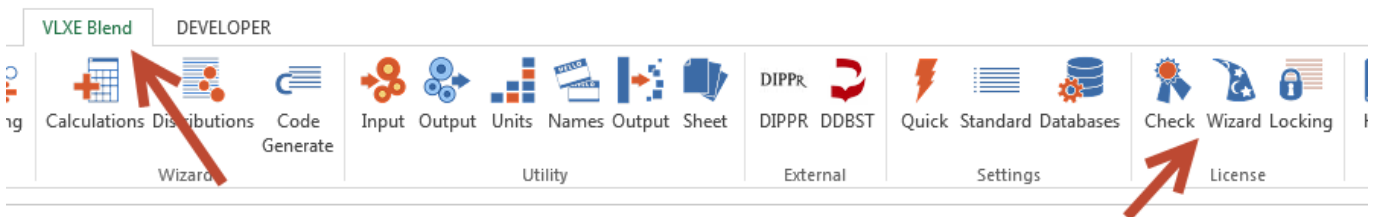

Introduction

VLXE Blend uses license software from Reprise Software. For a standalone license it works by locking the VLXE Blend license to your hard drive. Before a license can be issued, the locking code has to be sent to VLXE.

The steps to be taken are described in the following pages.

Generate locking code

Before a license can be issued for a VLXE product, the locking code of the PC, where the software will be run, is needed. This is done by opening Excel and selecting the menu: VLXE Blend\License\Locking Code:

A new window will open. Email the content of this window to VLXE.

Installing the license

Once the license string is received from VLXE, set up the license by following these steps:

Step 1

Open Excel and select the menu: VLXE Blend\License\Wizard.