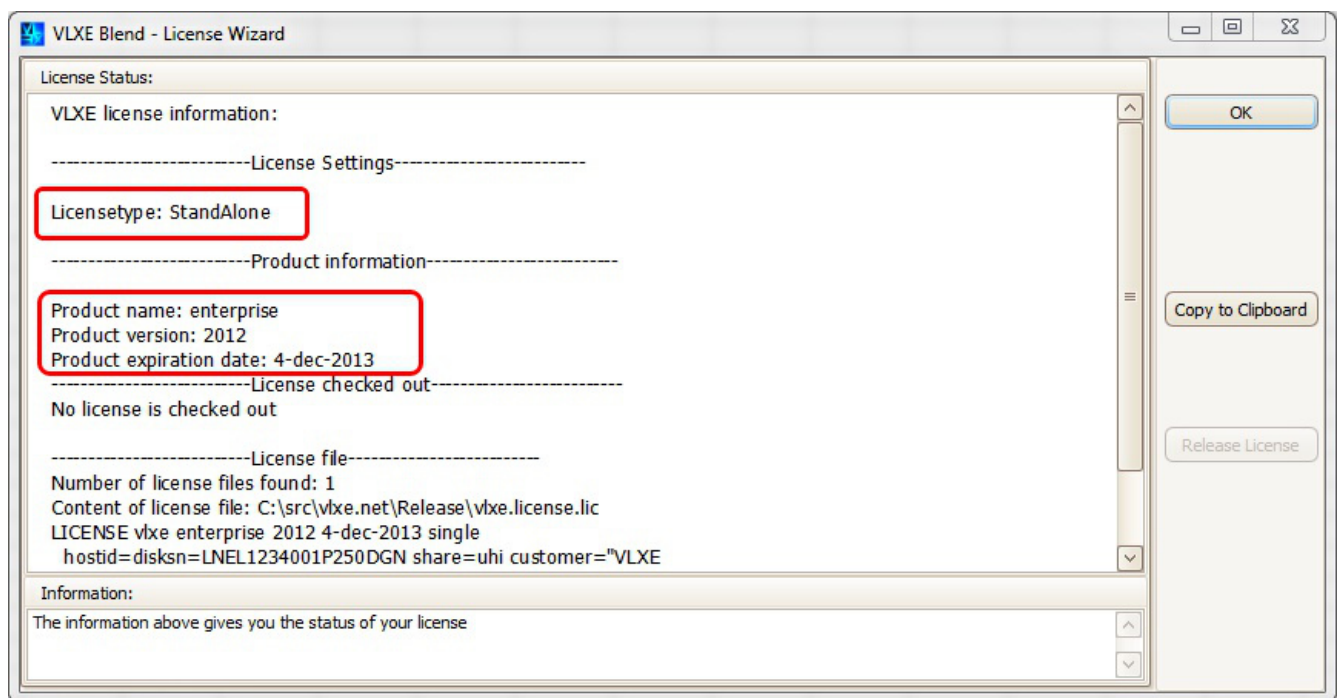

The message displayed should be similar to the one shown below. The license is now ready for use.