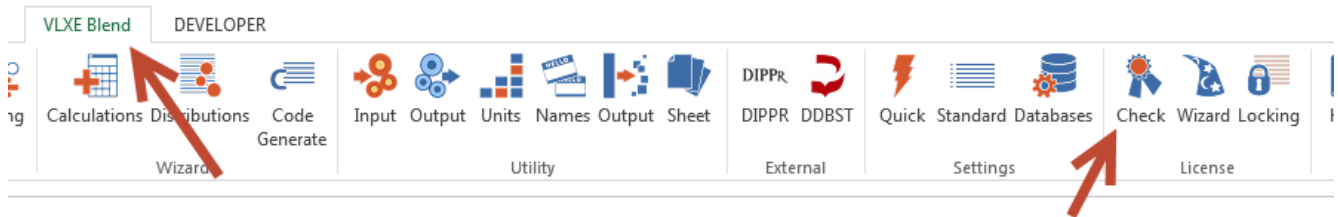

A new window will open. Email the content of this window to VLXE.

Installing the license

Once the license string is received from VLXE, set up the license by following these steps:

Step 1

Open Excel and select the menu: VLXE Blend\License\Wizard.

Step 2

In the first page of the wizard select "Stand Alone License" and then select "Next".

Step 3

Paste in the license string received from VLXE, then select "OK".

Step 4

Restart Excel and select the menu: VLXE Blend\License\Check.